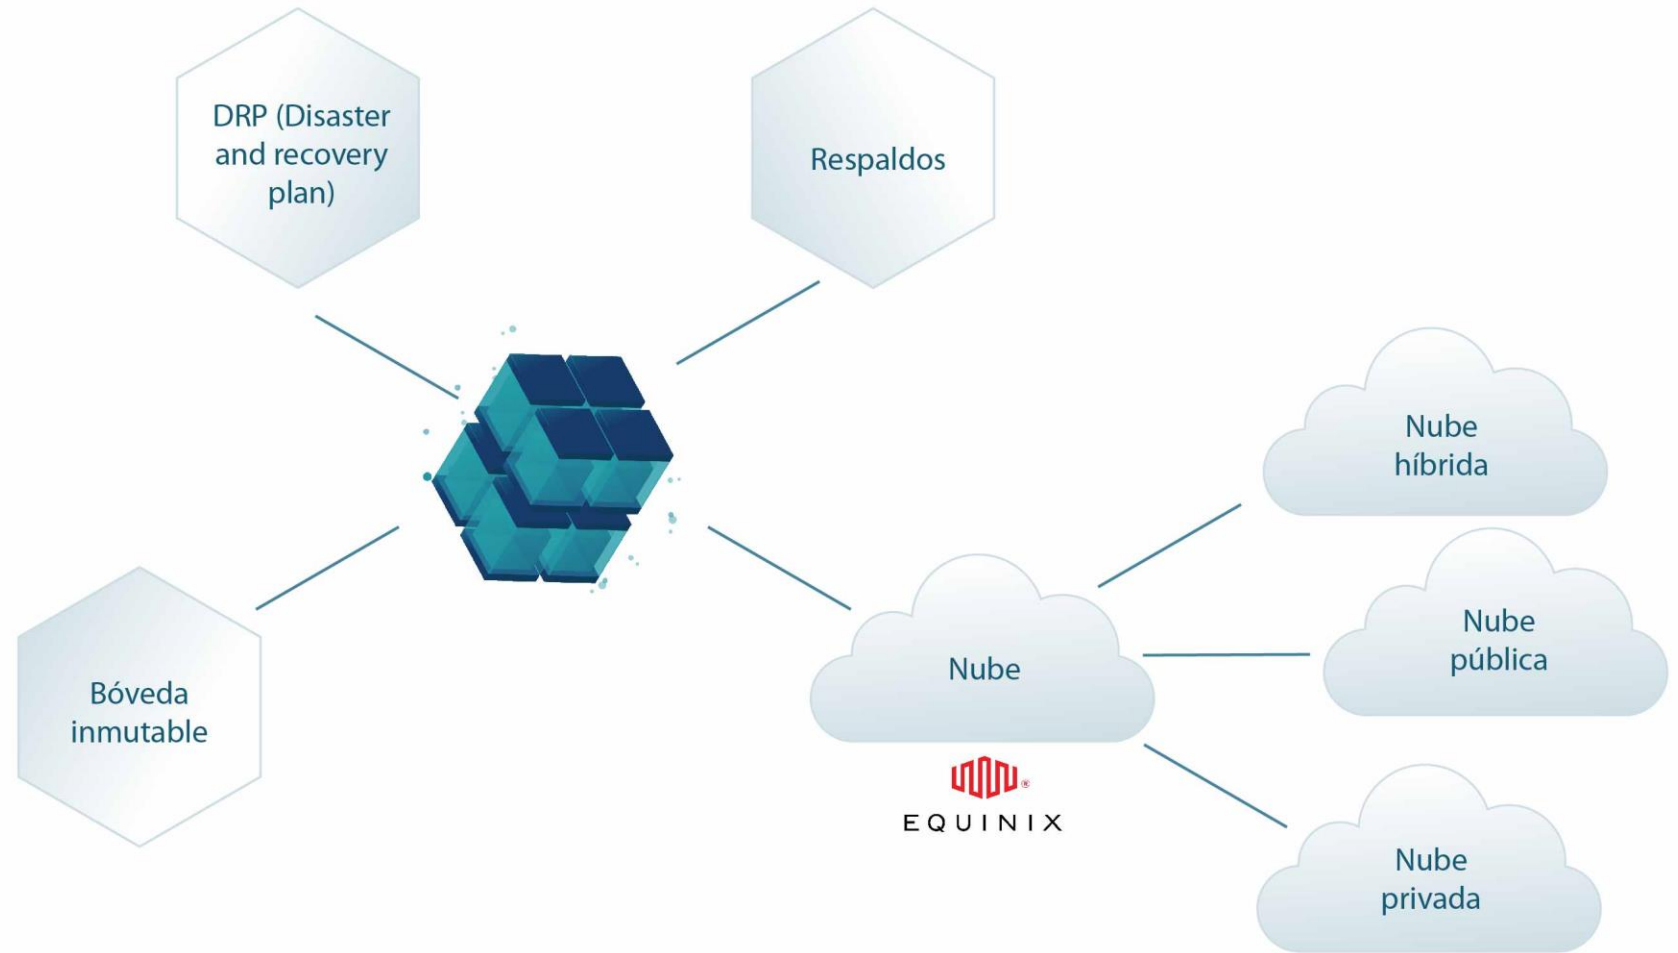

Continuidad de Negocio