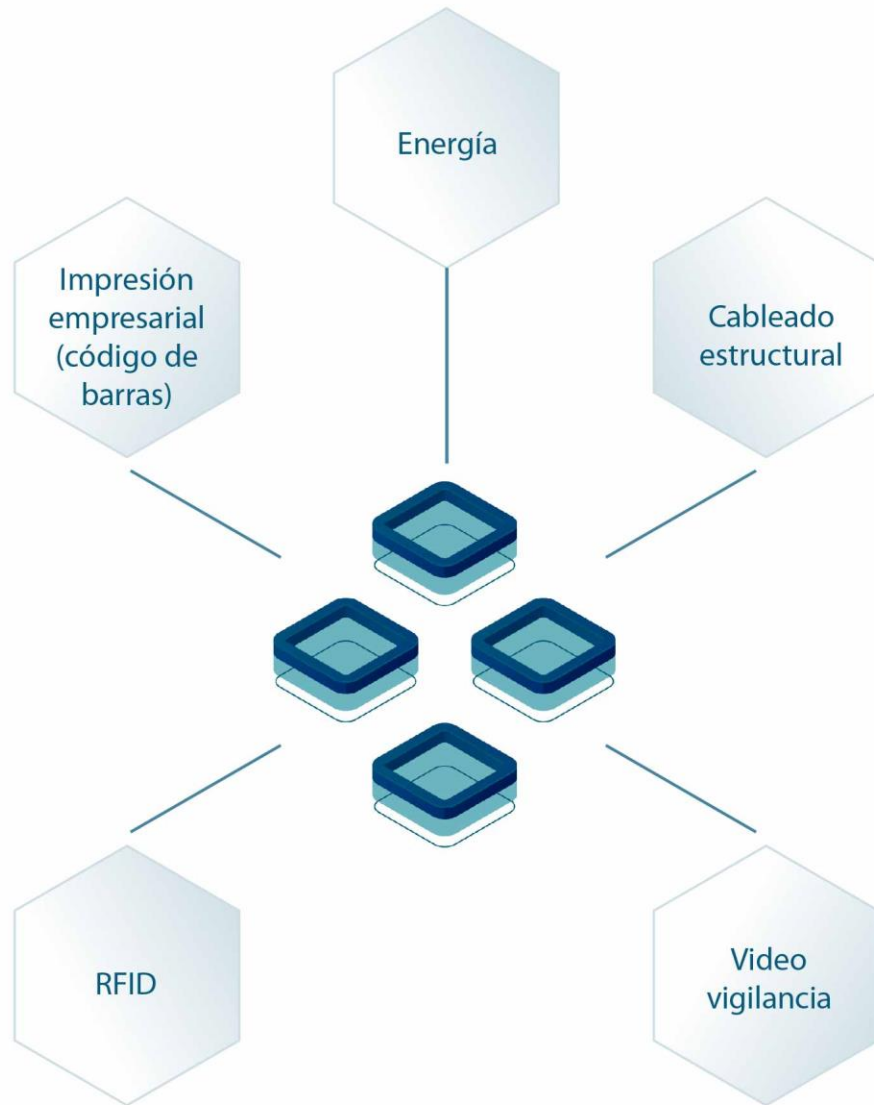

Otras soluciones