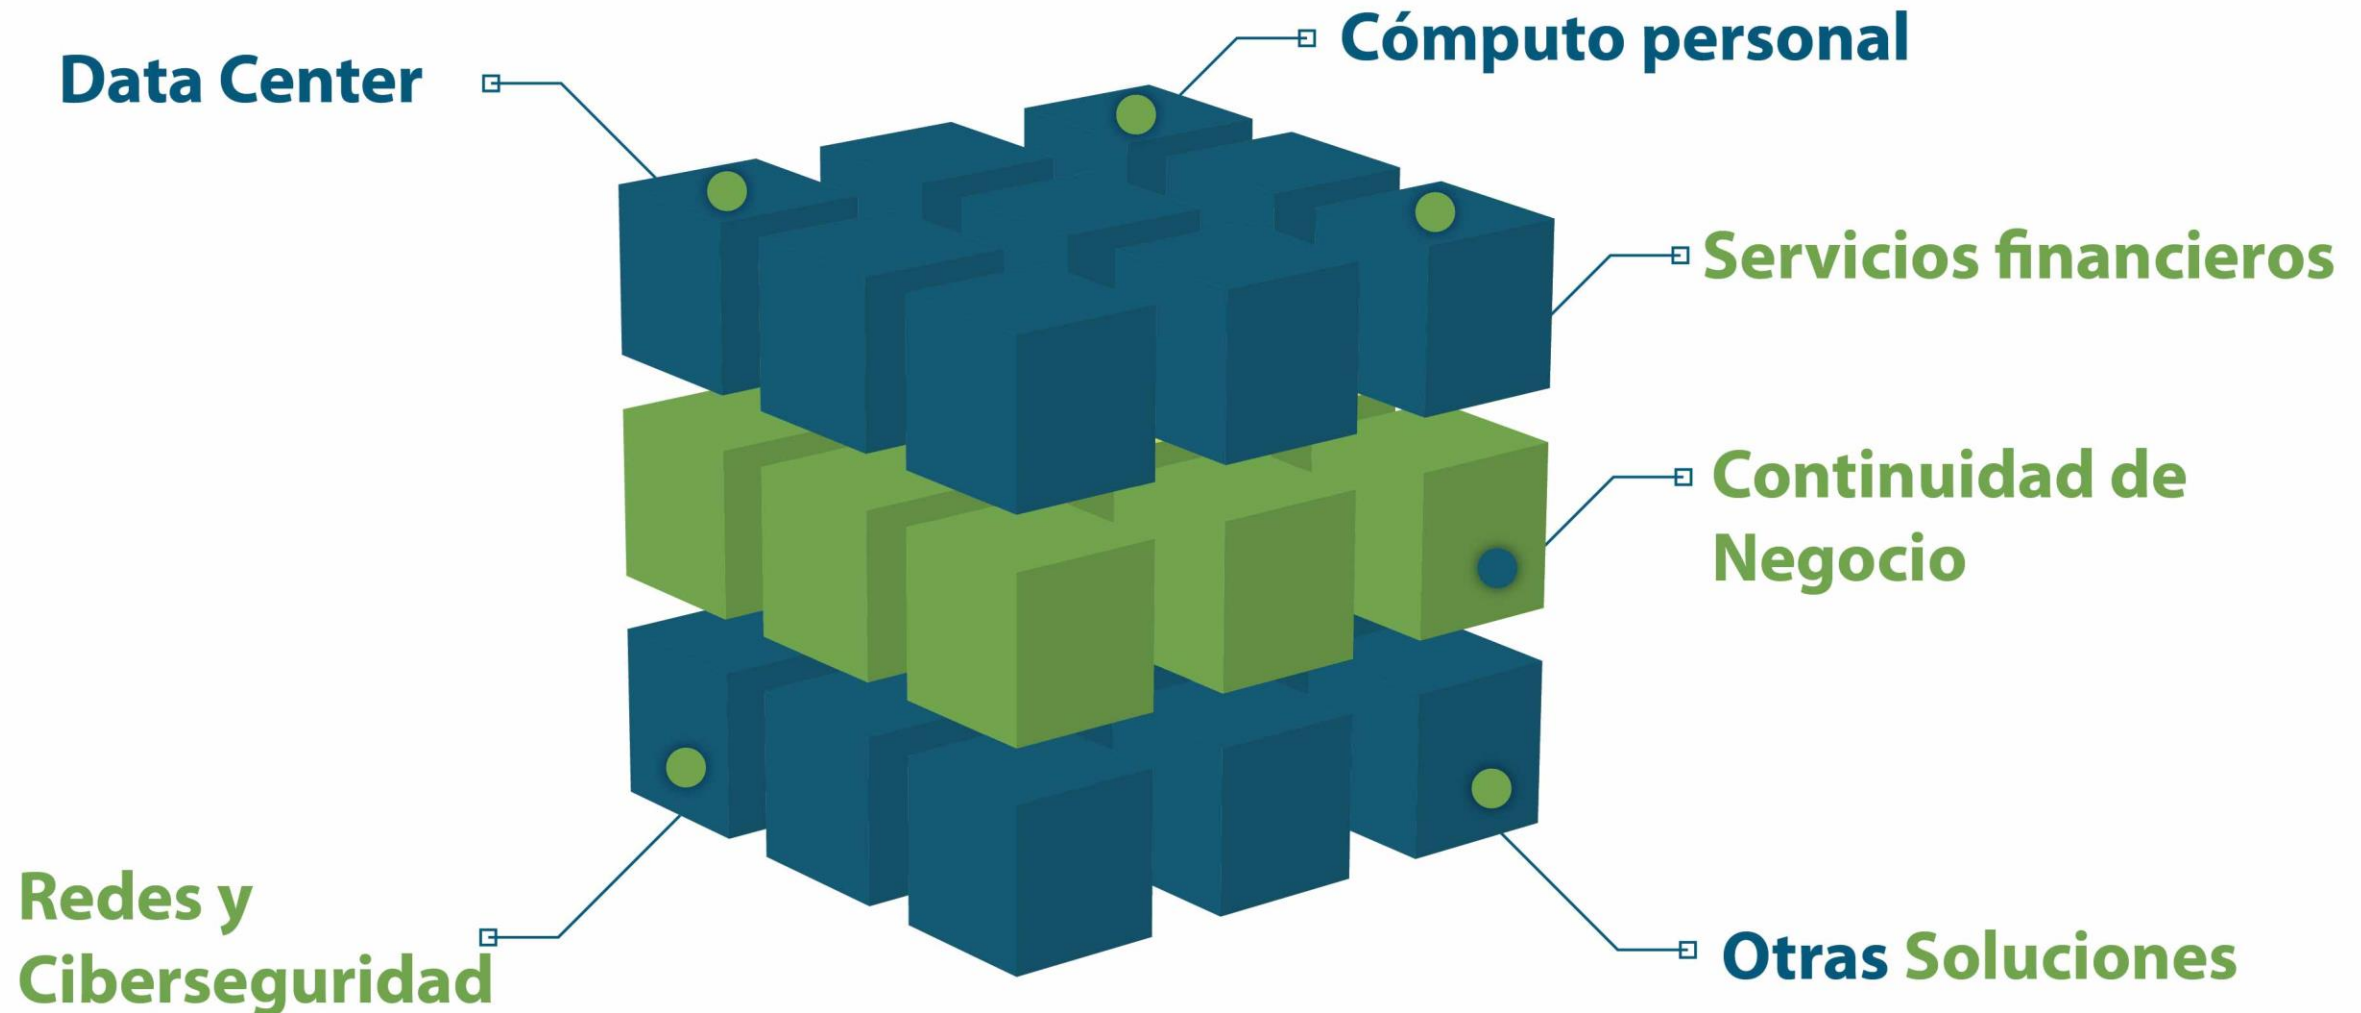

Nuestras soluciones